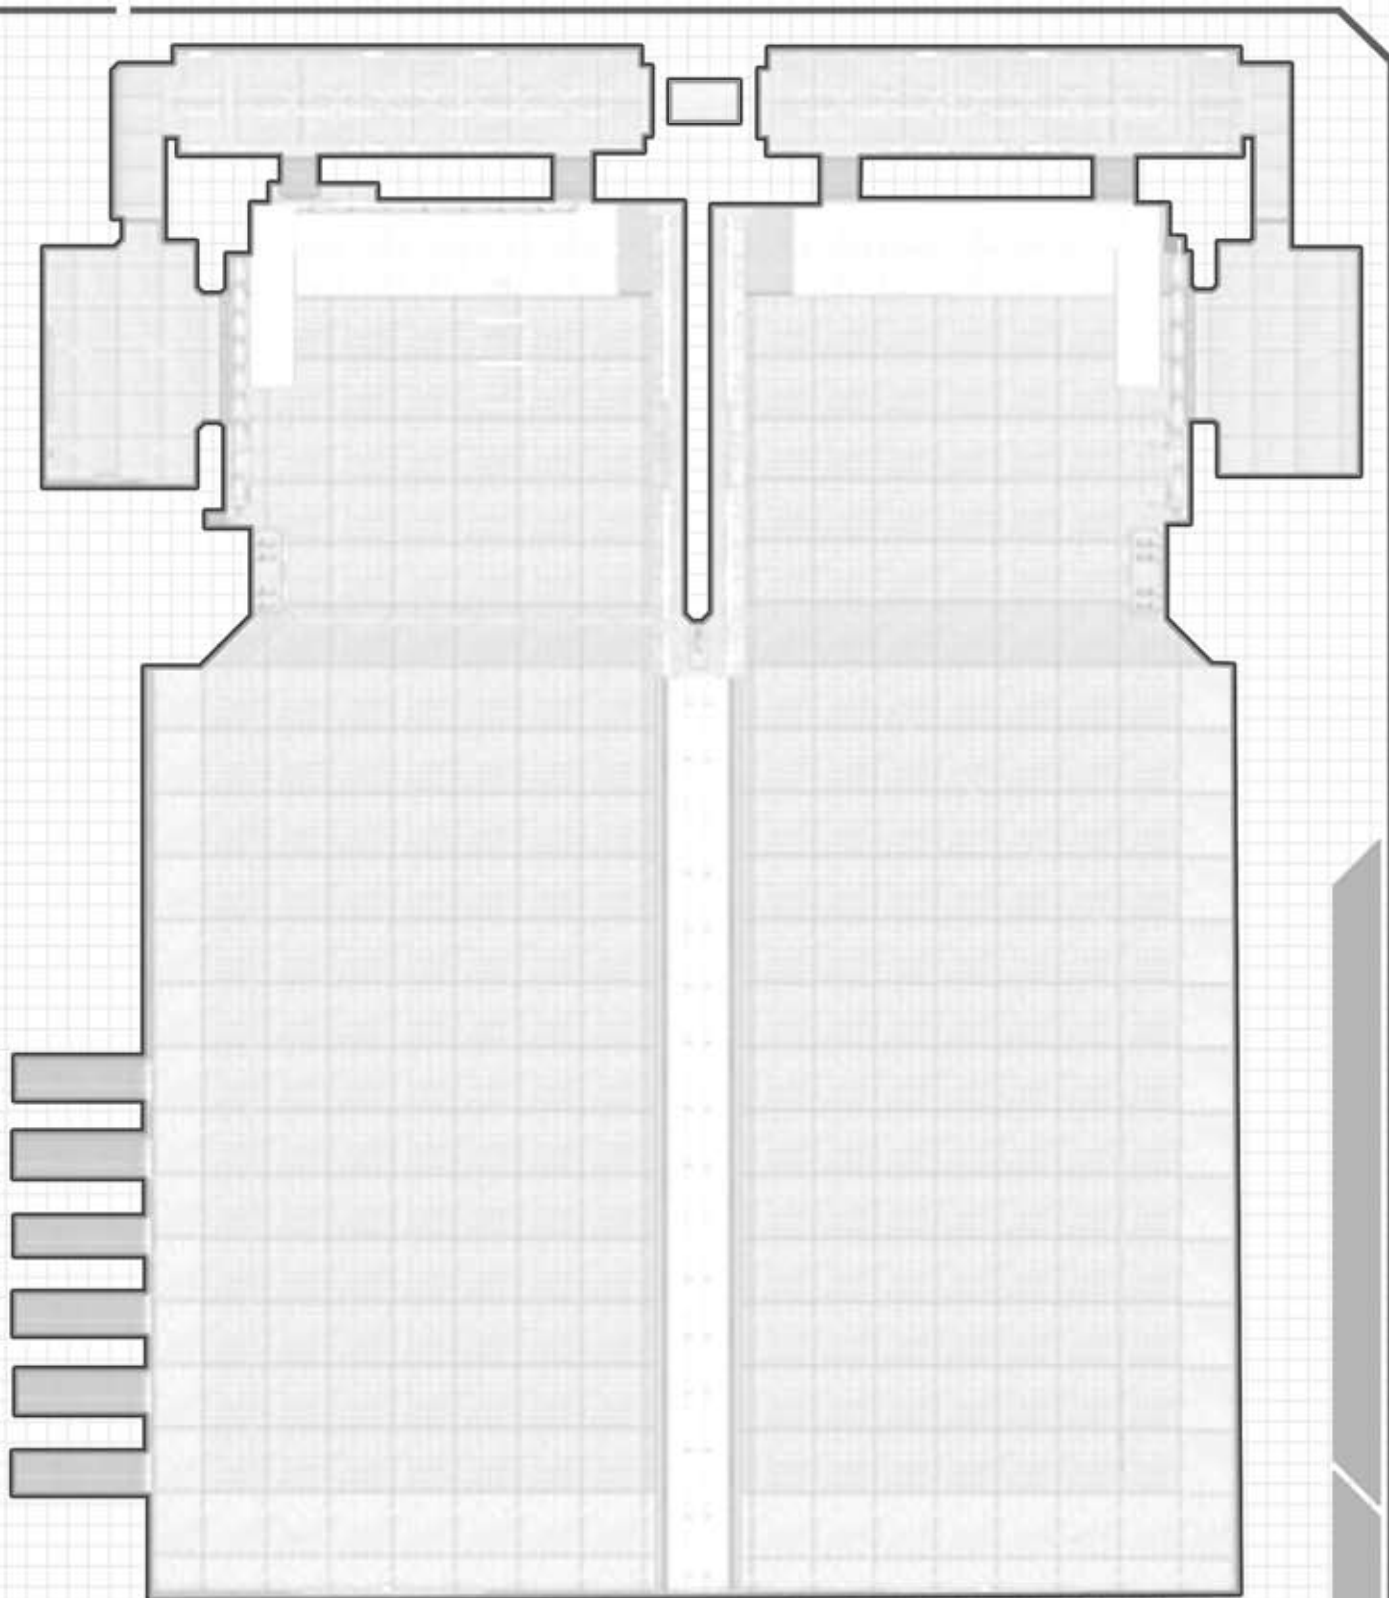

FOUNDRY

Map name: _____

Player Count: _____

Rough Double and Single Box Size
Spartan : ●

BUNGIE